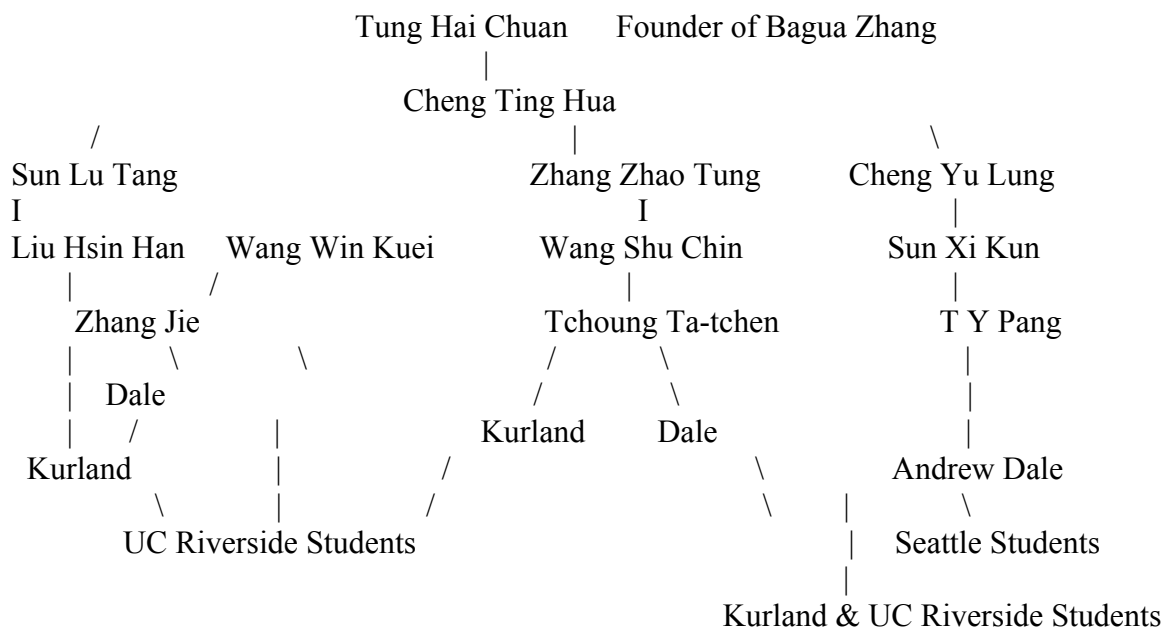

## NWTCCA Baguazhang Lineage Chart,

Only the main Instructors are listed.

Our CTCCA & NWTCCA Bagua zhang lineage is From: Mainly: **Tchoung Ta-tchen** (Shantung version) Wang Shu Chin - Zhang Zhao Tung - Cheng Ting Hua. **Harvey Kurland** also learned a little from Kuo Lien Ying and TR Ying and we need to find out more about that lineage. Kurland also studied with Andrew Dale who taught Pang's and Zhang's forms. Kurland also studied with Zhang and Tchoung. The NWTCCA lineage is from: **Zhang Jie** ( 5th generation) who studied with Liu Hsinhan Swimming Body Pa kua Palm & Wang Winkuei. Liu Hsin Han studied with Sun Lu tang. Sun Lu Tang was a top student of Cheng Ting Hua and Cheng Ting Hua studied with the Founder of Baga zhang, Tung Hai-ch'uan. **Andy Dale** studied with **T.Y. Pang** who studied with Sun Xikun who studied with Cheng Yulung. CTCCA Instructor David Harris also studied with Tchoung, Zhang and Pang. There is a lot of overlap on these forms.