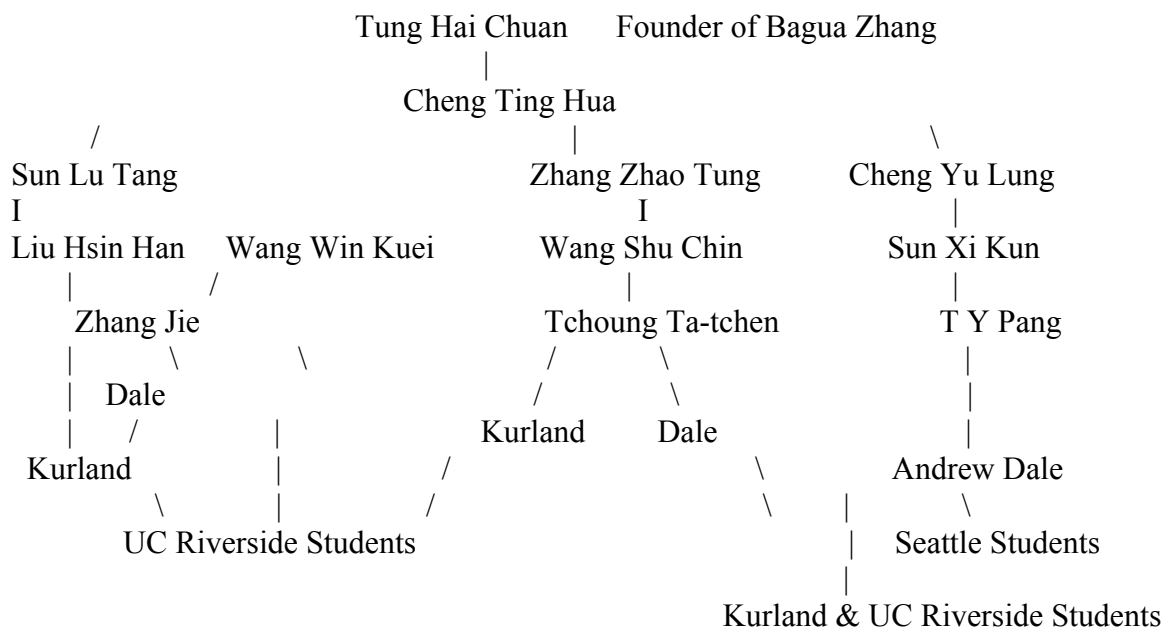

NWTCCA Baguazhang Lineage Chart,

Only the main Instructors are listed.

Our CTCCA & NWTCCA Bagua zhang lineage is From: Mainly: **Tchoung Ta-tchen** (Shantung version) Wang Shu Chin - Zhang Zhao Tung - Cheng Ting Hua. **Harvey Kurland** also learned a little from Kuo Lien Ying and TR Ying and we need to find out more about that lineage. Kurland also studied with Andrew Dale who taught Pang's and Zhang's forms. Kurland also studied with Zhang and Tchoung. The NWTCCA lineage is from: **Zhang Jie** (5th generation) who studied with Liu Hsinhan Swimming Body Pa kua Palm & Wang Winkuei. Liu Hsin Han studied with Sun Lu tang. Sun Lu Tang was a top student of Cheng Ting Hua and Cheng Ting Hua studied with the Founder of Baga zhang, Tung Hai-ch'uan. **Andy Dale** studied with **T.Y. Pang** who studied with Sun Xikun who studied with Cheng Yulung. CTCCA Instructor David Harris also studied with Tchoung, Zhang and Pang. There is a lot of overlap on these forms.